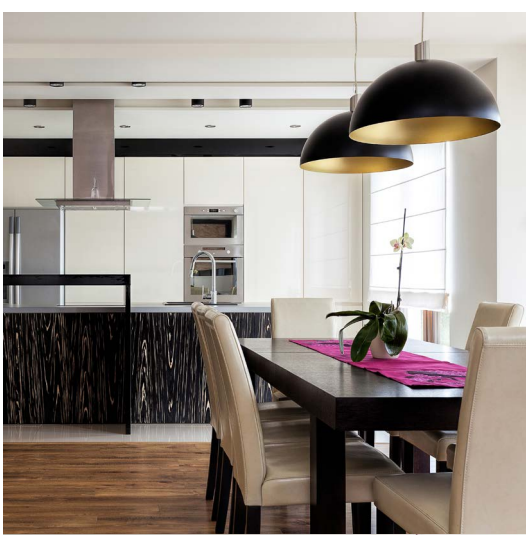

# TONY DREW PHOTOGRAPHY

---

2021

Property Photography Services

## PROPERTY PHOTOGRAPHY SERVICES

Quality images for your commercial and domestic property advertising promotions. Two Bed house/apartment interior and exterior images 1.5 hour

Three Bed house/apartment interior and exterior images 2.0 hours